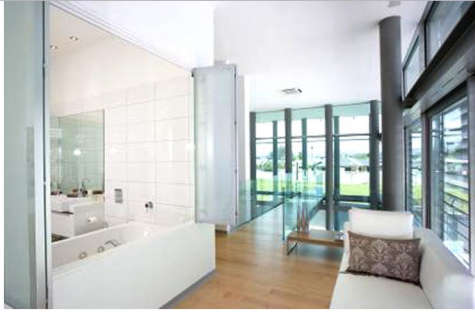

Canal House

"Design @ Home" were engaged to create a contemporary style holiday home on the new Whitianga Waterways, overlooking their leisure boat moored on the Canal Frontage. The owners' wanted a self contained guest area that visitors could use when they were not there, without accessing the main living areas.

The design creates a 'glass box' with motorised external louvers to provide a grand two storey living and entertainment area.

The result is an open, light filled home with easy access to the Canal and outdoor lap pool. The user friendly sliding and operable louvers allow the owners functional control of the light level and privacy while at the same time creating whimsical effects internally and externally. The simple material palette of honed and polished concrete, steel, glass (frosted, clear and evergreen) and white painted interiors gives a fresh, open and playful contemporary style, that has been welcomed and enjoyed by the owners.