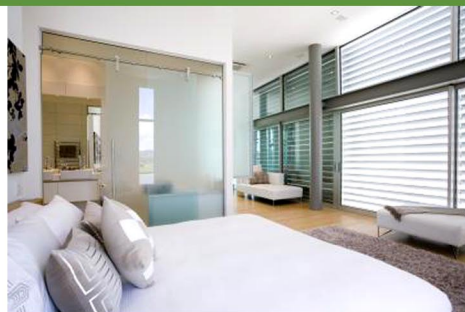

Greetings from Peddle Thorp & Montgomery Architects. Our Spring Newsletter is dedicated to presenting some of our recent residential and interiors projects by Peddle Thorp Interiors and Design@Home.

Canal House