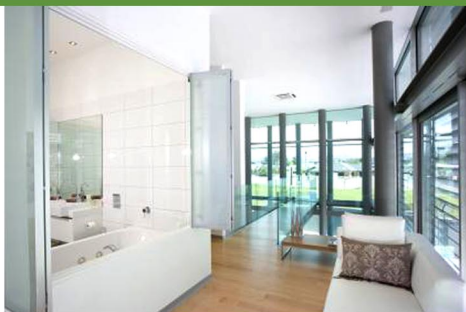

Greetings from Peddle Thorp & Montgomery Architects. Our Spring Newsletter is dedicated to presenting some of our recent residential and interiors projects by Peddle Thorp Interiors and Design@Home.

Canal House