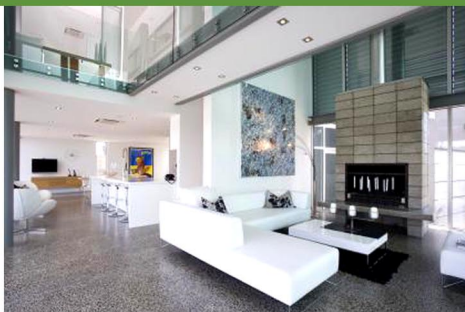

Greetings from Peddle Thorp & Montgomery Architects. Our Spring Newsletter is dedicated to presenting some of our recent residential and interiors projects by Peddle Thorp Interiors and Design@Home.

Canal House